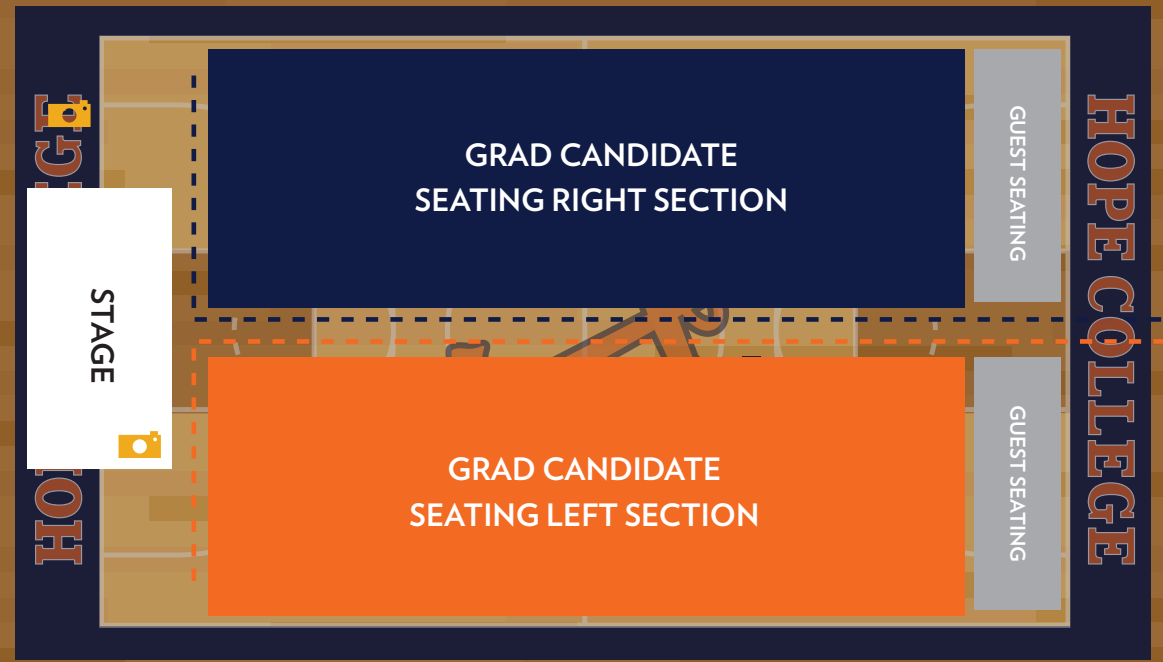

INDOOR COMMENCEMENT SEATING

DEVOS FIELDHOUSE | 222 FAIRBANKS AVE
HOLLAND, MI 49423

MAP KEY

	Grad Candidate Seating		Public Restroom
	Walk to		Stage
	Seating		Professional Photographer
	Guest Seating		

GRAD CANDIDATE ENTRANCE →

↑ GUEST ENTRANCE ↓