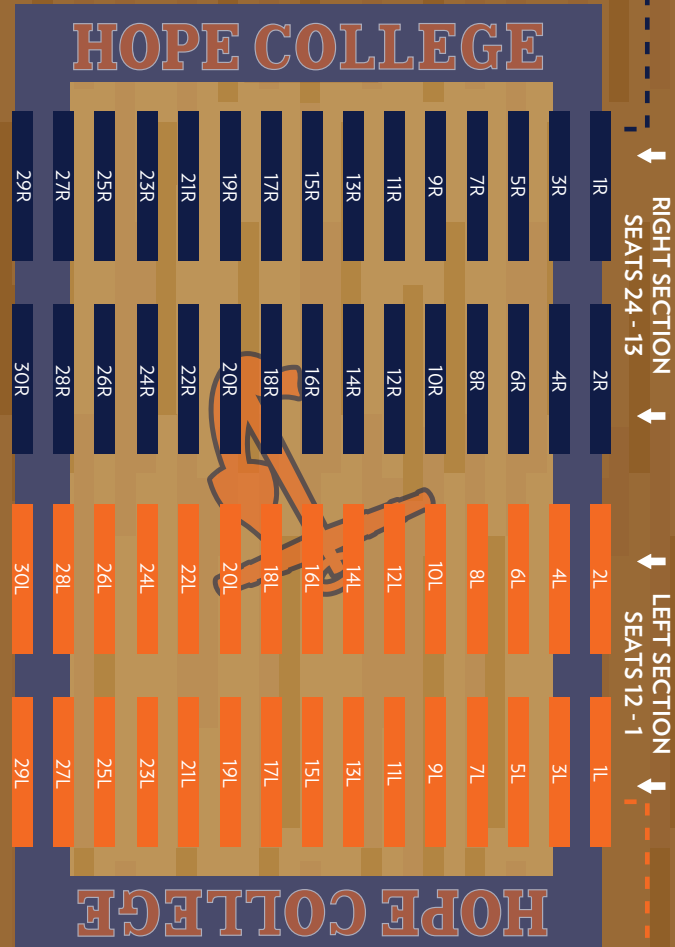

INDOOR COMMENCEMENT SEATING

DEVOS FIELDHOUSE | 222 FAIRBANKS AVE
HOLLAND, MI 49423

MAP KEY

	Grad Candidate Seating		Public Restroom
	Walk to		Stage
	Seating		Professional Photographer
	Guest Seating		

GRAD CANDIDATE ENTRANCE →

↑ GUEST ENTRANCE ↓